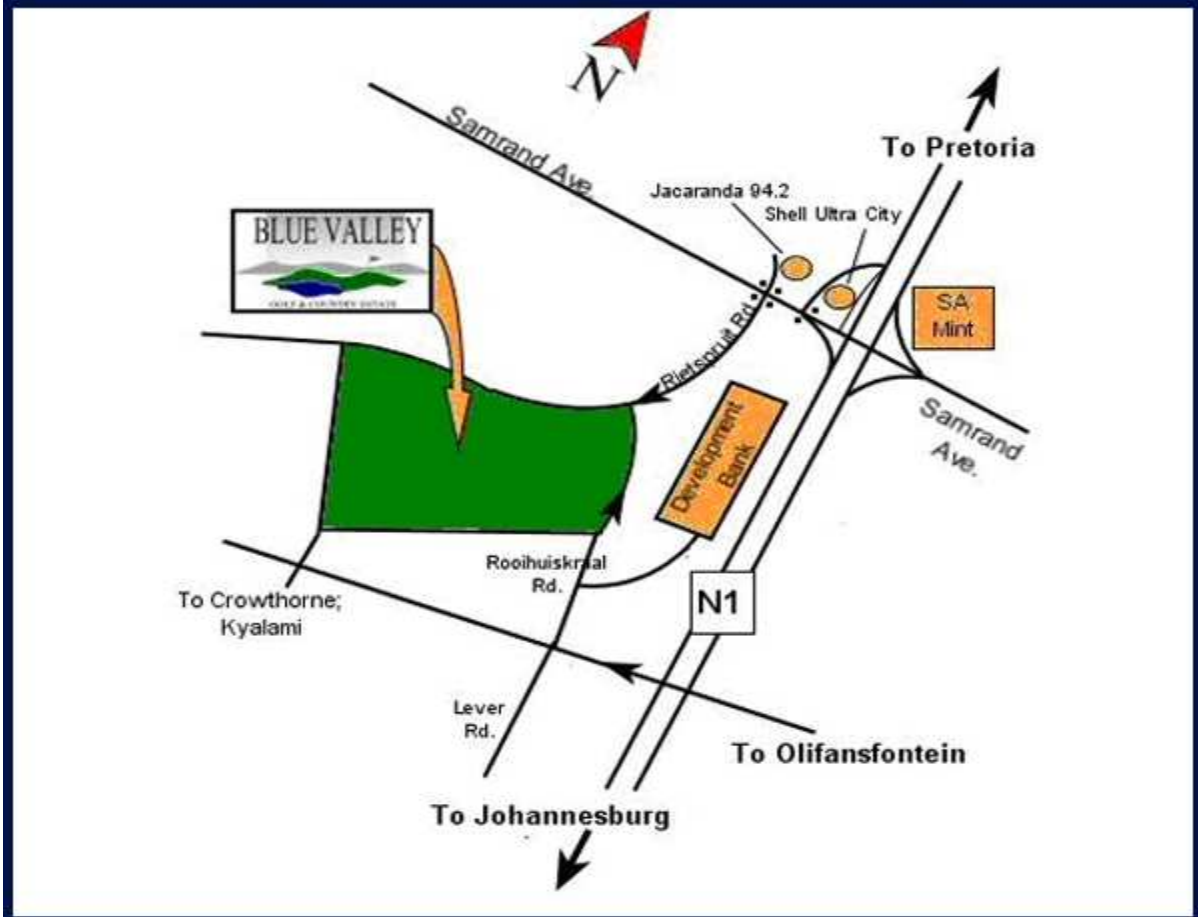

Directions to Digsilent Buyisa Office

Contact Numbers:

011-512 0100 or 082 600 6273

Blue Valley Golf and Country Estate is located off
Rooihuiskraal Rd.

GPS Coordinates : X: 28°52' Y:-25°56'7"

Roadmap to Blue Valley Golf & Country Estate

Proceed to main security gate which is located
straight ahead of traffic circle.

Request Stand 1166 at Visitors Entrance

**NOTE: Speed limit is 40km/h within the estate and
strictly enforced.**

More... Map Satellite

Blue Valley Clubhouse

Main Gate

Digsilent Buyisa
10 BANFF STR