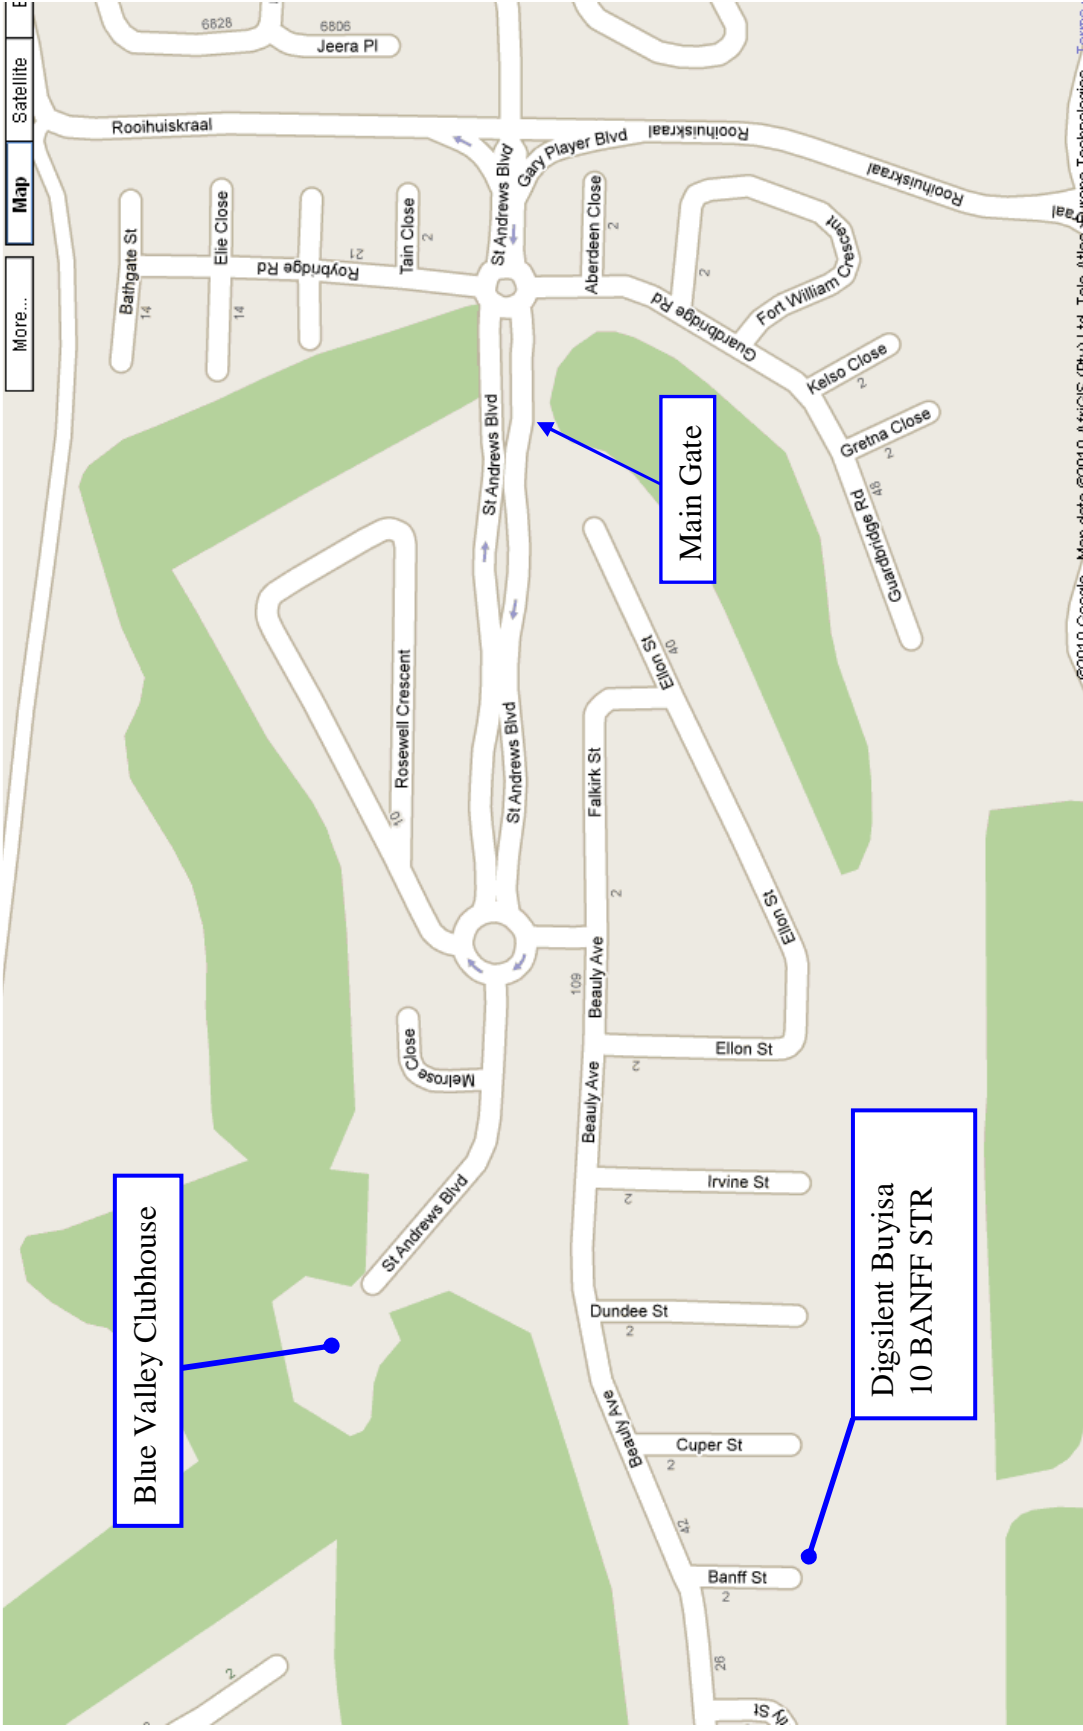

Directions to Digsilent Buyisa Office

Contact Numbers:

011-512 0100 or 082 600 6273

Blue Valley Golf and Country Estate is located off
Rooihuiskraal Rd.

GPS Coordinates : X: 28°52' Y:-25°56'7"

Roadmap to Blue Valley Golf & Country Estate

Proceed to main security gate which is located
straight ahead of traffic circle.

Request Stand 1166 at Visitors Entrance

**NOTE: Speed limit is 40km/h within the estate and
strictly enforced.**

More... Map Satellite

Blue Valley Clubhouse

Main Gate

Digsilent Buyisa
10 BANFF STR